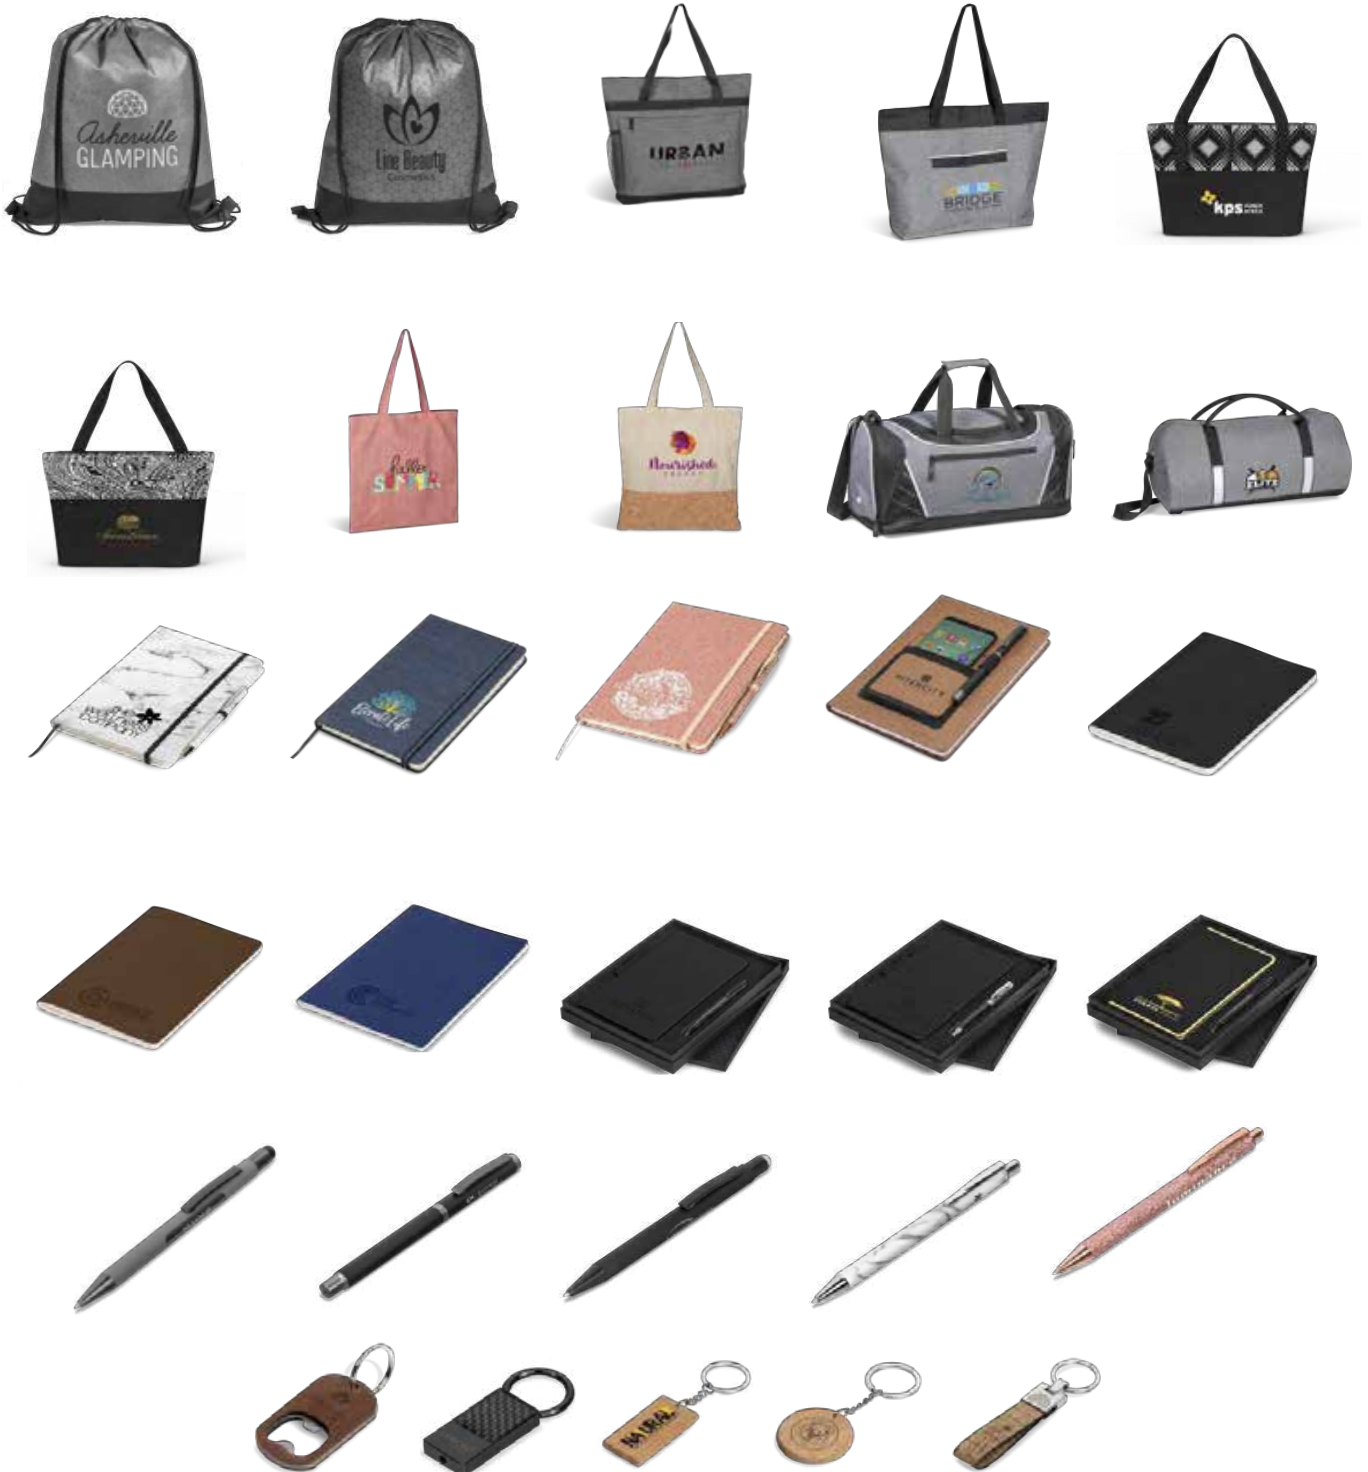

4.5M x 3M GAZEBO
4.5M x 3M GAZEBO WITH
SIDE WALLS

6M x 3M GAZEBO
6M x 3M GAZEBO WITH
SIDE WALLS

EXHIBITION BOOTH

OUTDOOR BRANDING

APPAREL

PROMO STUFFS

VINYL WRAP

2025 - 30